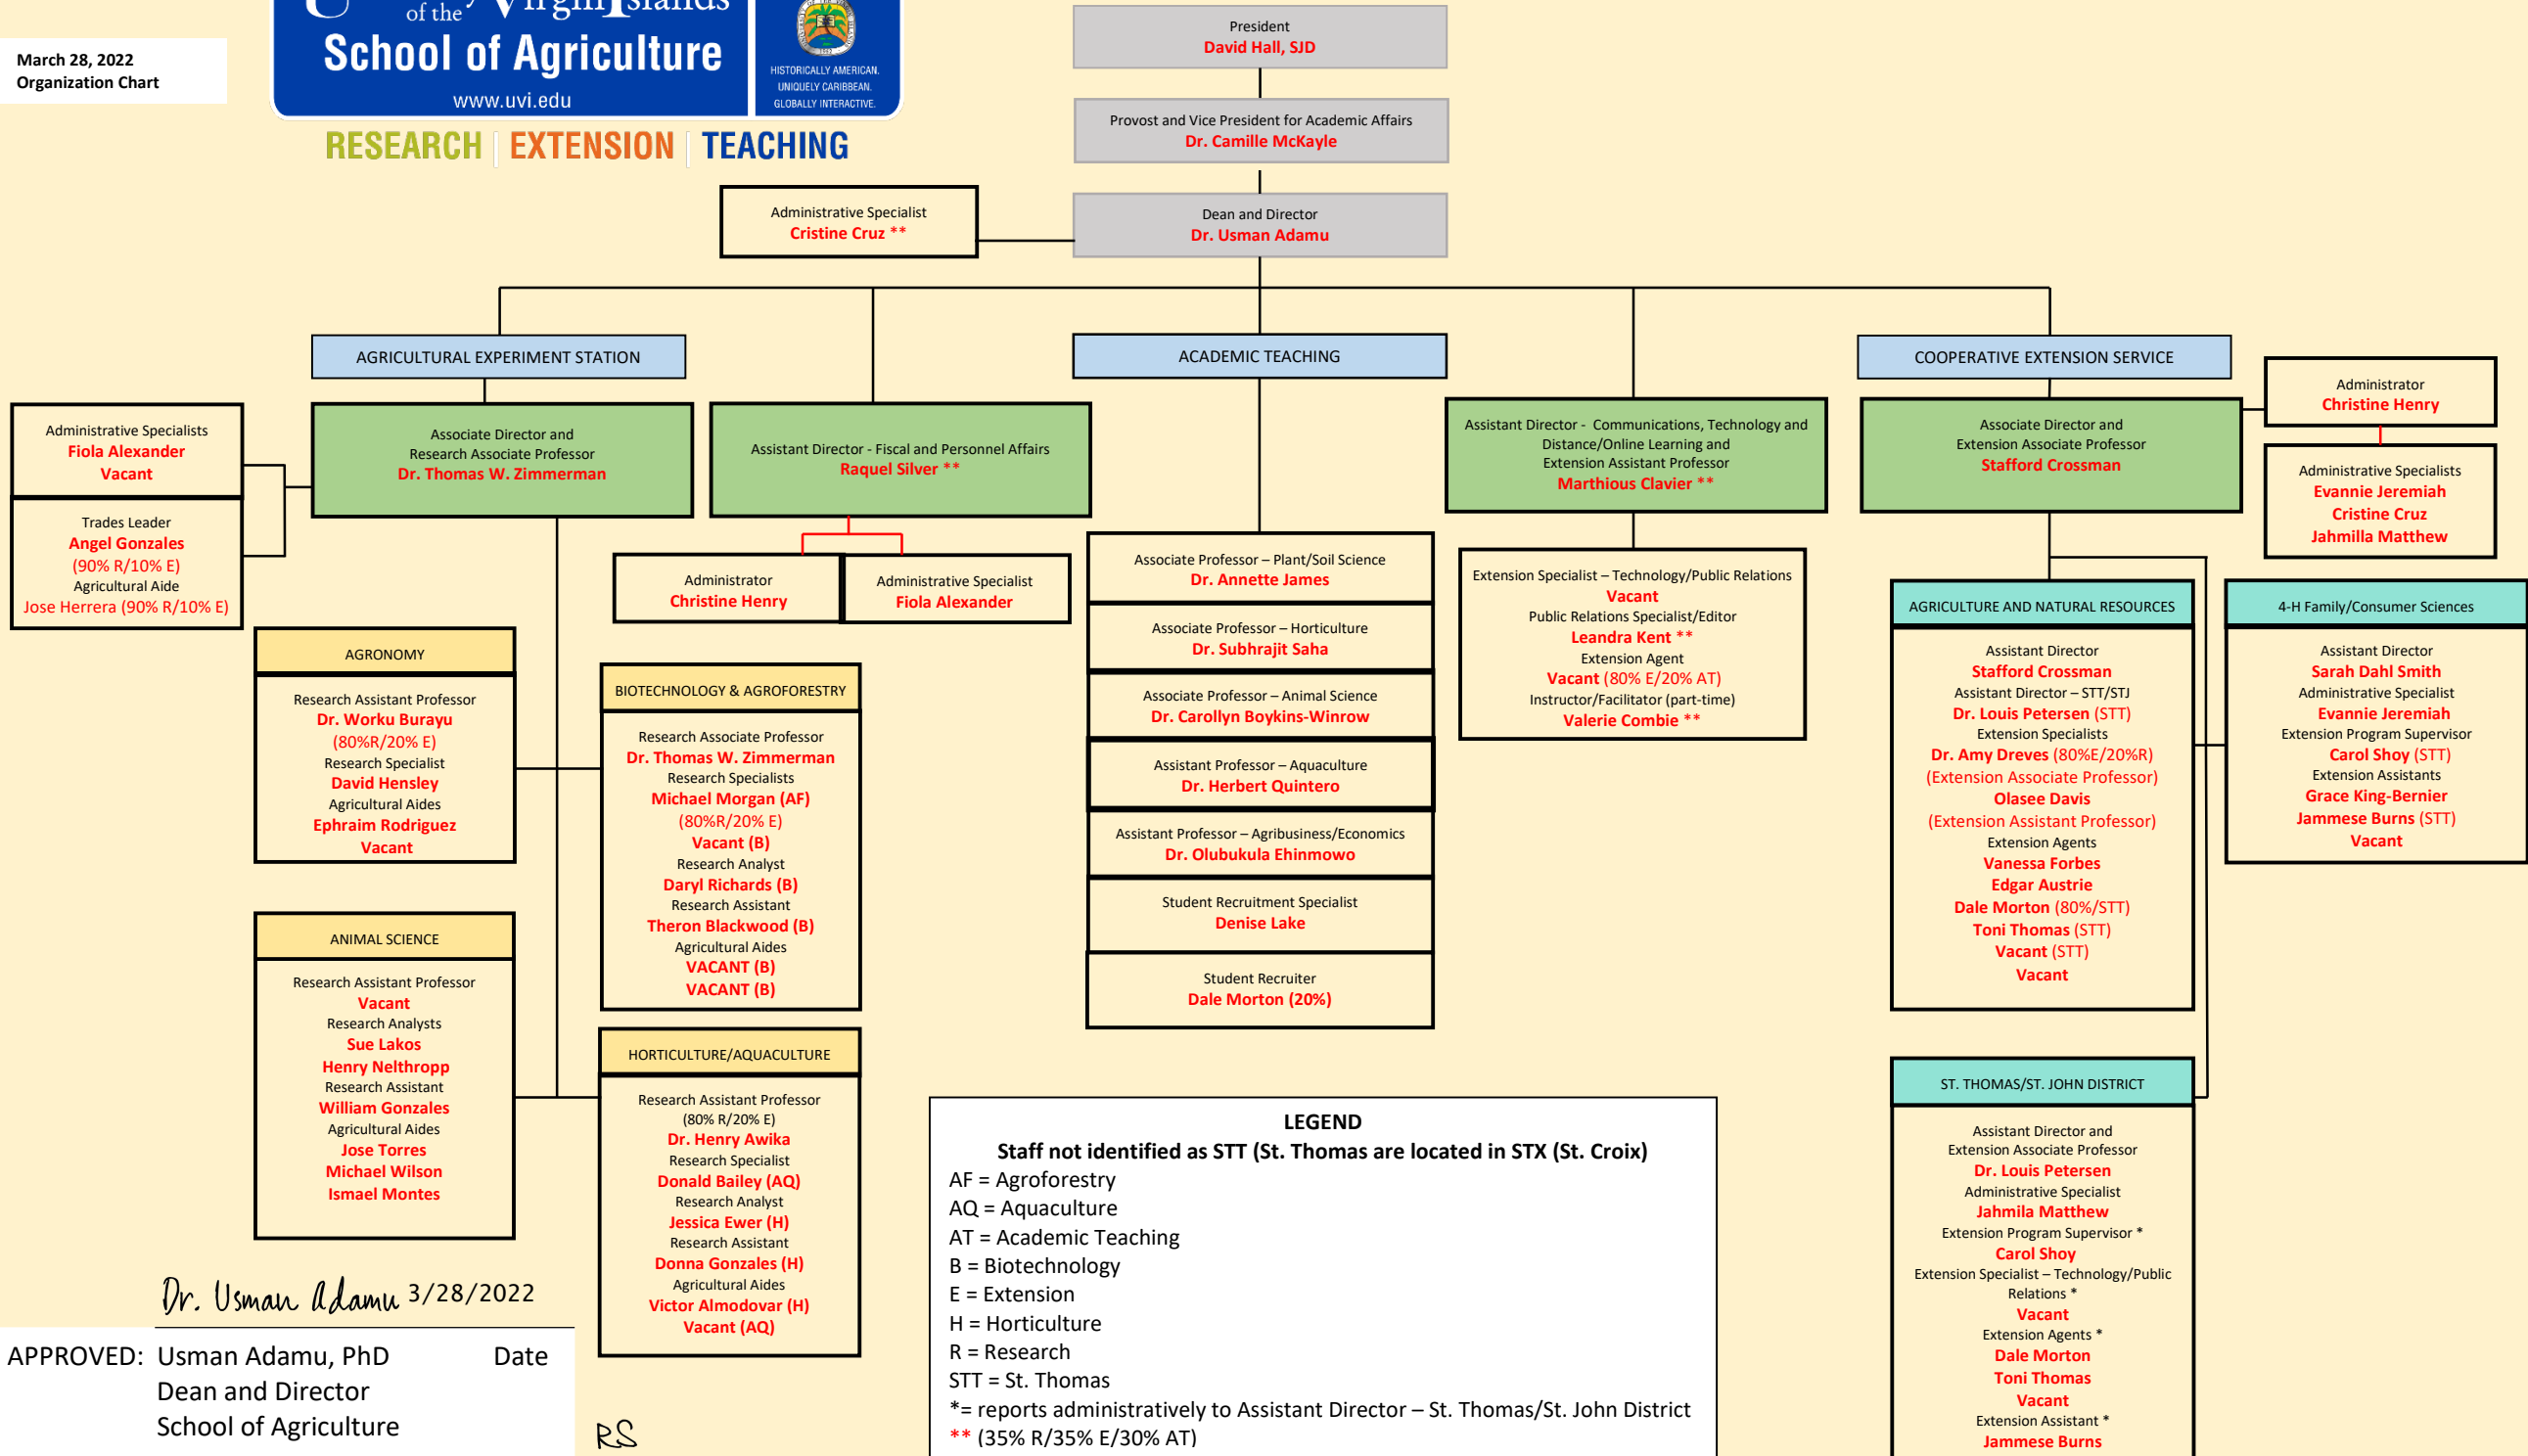

March 28, 2022  
Organization Chart

RESEARCH | EXTENSION | TEACHING

**LEGEND**

Staff not identified as STT (St. Thomas are located in STX (St. Croix))

AF = Agroforestry  
 AQ = Aquaculture  
 AT = Academic Teaching  
 B = Biotechnology  
 E = Extension  
 H = Horticulture  
 R = Research  
 STT = St. Thomas  
 \*= reports administratively to Assistant Director – St. Thomas/St. John District  
 \*\* (35% R/35% E/30% AT)

*Dr. Usman Adamu* 3/28/2022

APPROVED: Usman Adamu, PhD  
 Date  
 Dean and Director  
 School of Agriculture

RS